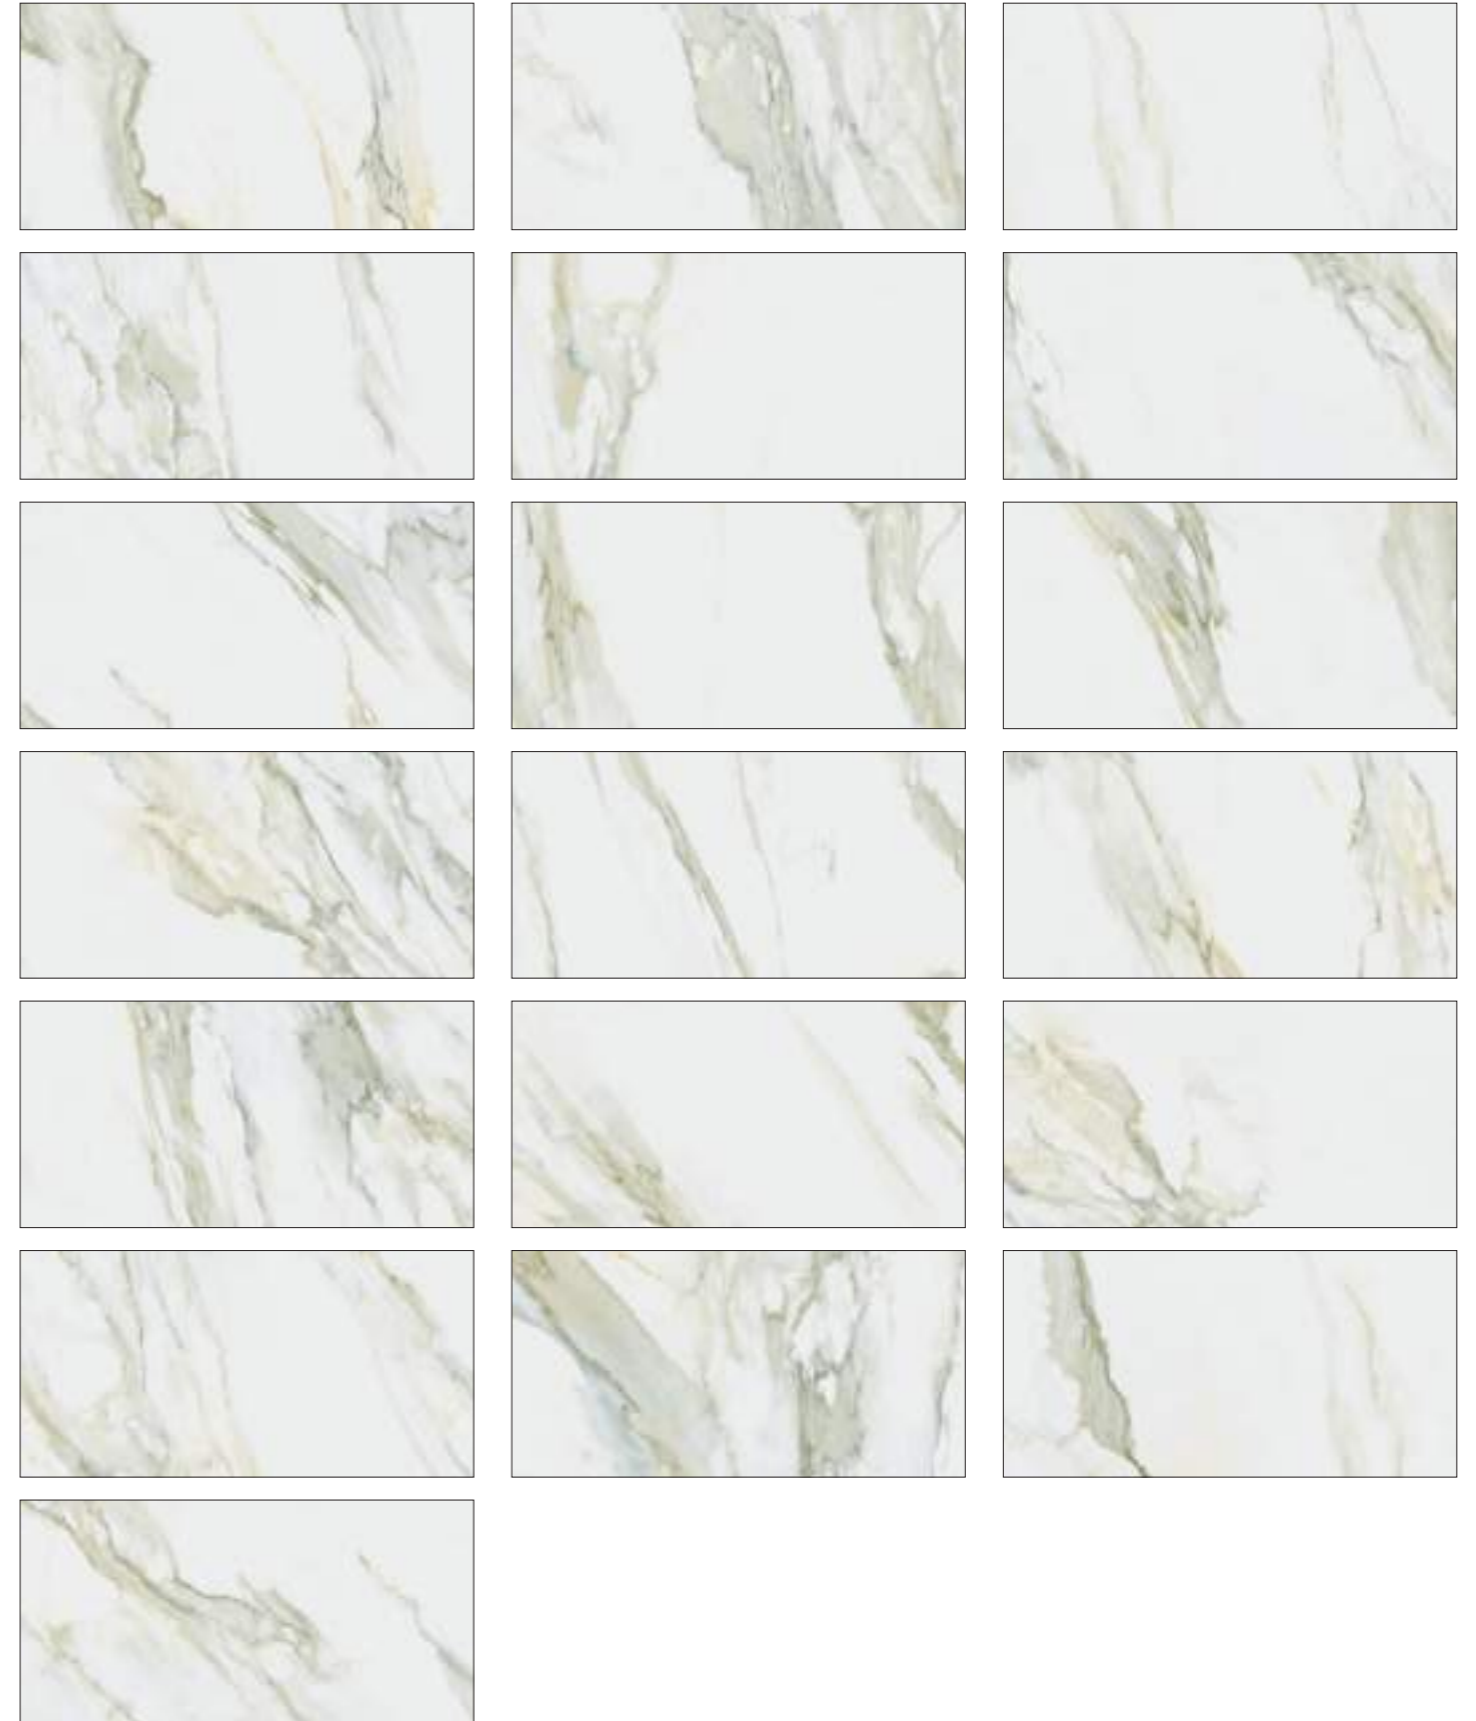

Golden Hill

View on web

Porcelain

100x100cm RC
40"x40" RC

60x120cm RC
24"x48" RC

60x60cm RC
24"x24" RC

Floor Tile

45x45cm
18"x18"

Wall Tile

25x40cm
10"x16"

25x40cm
10"x16"

30x60cm
12"x24"

30x60cm
12"x24"

Golden Hill

Graphics

Golden Hill 30x60

Marbles