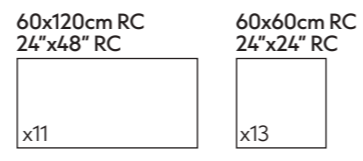

60x60cm RC · 24"x24" RC PP2702

Beige

60x60cm RC · 24"x24" RC PP2702

FLOOR:
Valar Grey 60x60 RC 20mm

Porcelain

View on web

FLOOR:
Valar Beige 60x60 RC 20mm

Graphics