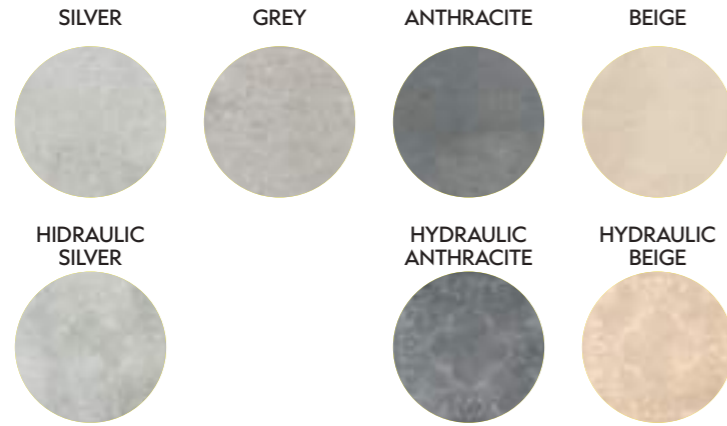

60x60cm RC · 24"x24" RC PP2701

Hydraulic Anthracite

60x60cm RC · 24"x24" RC PP2702

Hydraulic Beige

60x60cm RC · 24"x24" RC PP2702

View on web

Porcelain

20Thick